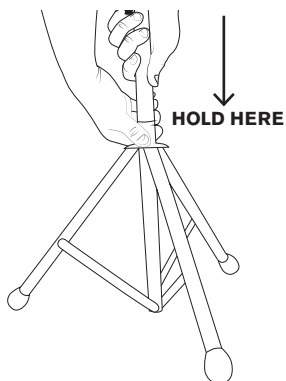

GETTING STARTED

1. Push the legs down on the base (E) until they are fully extended, and then tighten the butterfly knob to lock in place.

WARNING:

Keep fingers and hands away from opening between legs and adjustment bracket to avoid pinching or injury.