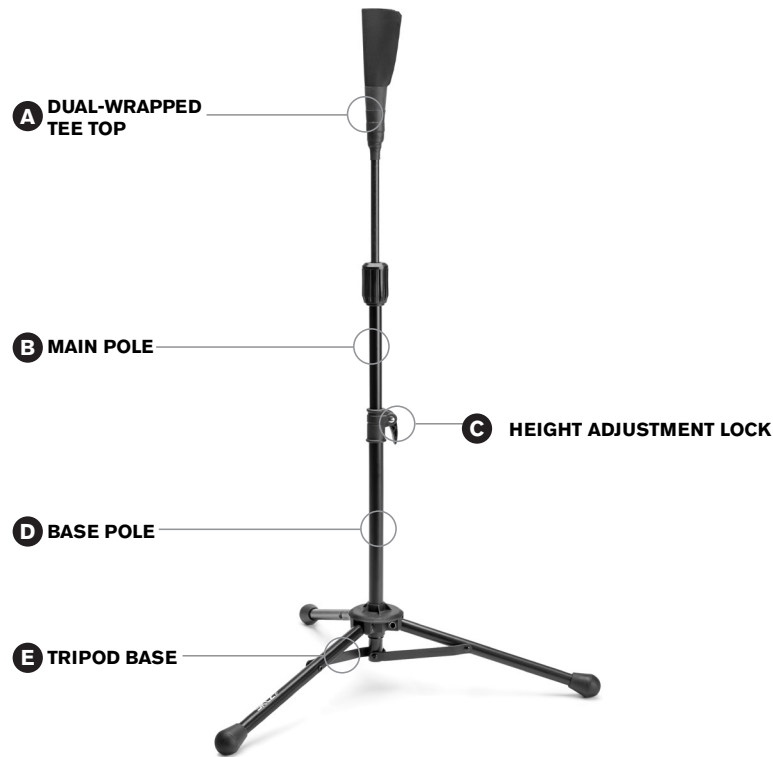

IN THE BOX

GETTING STARTED

1. Push the legs down on the base (E) until they are fully extended, and then tighten the butterfly knob to lock in place.

WARNING:

Keep fingers and hands away from opening between legs and adjustment bracket to avoid pinching or injury.

2. Fit the dual-wrapped tee top (A) onto the top of the main pole (B), with the tee cup pointing upward. The neck should slide to fit snugly in the main pole.

3. Slide the main pole into the base pole (D).

ADJUSTING HEIGHT

Height can be adjusted on the main and base pole.

1. To adjust the height of the base pole, slide the main pole up or down, and then lock in place by tightening the adjustment lock.

2. Adjust the height of the funnel top by pulling it up or down within the main pole.