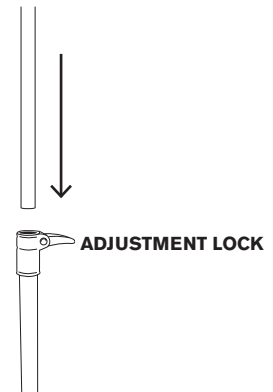

IN THE BOX

GETTING STARTED

1. Push the legs down on the base (E) until they are fully extended, and then tighten the butterfly knob to lock in place.

WARNING:

Keep fingers and hands away from opening between legs and adjustment bracket to avoid pinching or injury.

2. Fit the dual-wrapped tee top (A) onto the top of the main pole (B), with the tee cup pointing upward. The neck should slide to fit snugly in the main pole.

3. Slide the main pole into the base pole (D).