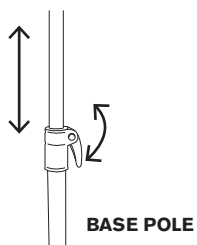

IN THE BOX

GETTING STARTED

1. Push the legs down on the base (E) until they are fully extended, and then tighten the butterfly knob to lock in place.

WARNING:

Keep fingers and hands away from opening between legs and adjustment bracket to avoid pinching or injury.

2. Fit the dual-wrapped tee top (A) onto the top of the main pole (B), with the tee cup pointing upward. The neck should slide to fit snugly in the main pole.

3. Slide the main pole into the base pole (D).

ADJUSTING HEIGHT

Height can be adjusted on the main and base pole.

1. To adjust the height of the base pole, slide the main pole up or down, and then lock in place by tightening the adjustment lock.

2. Adjust the height of the funnel top by pulling it up or down within the main pole.