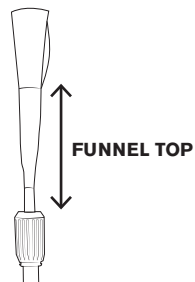

IN THE BOX

GETTING STARTED

1. Push the legs down on the base (E) until they are fully extended, and then tighten the butterfly knob to lock in place.

WARNING:

Keep fingers and hands away from opening between legs and adjustment bracket to avoid pinching or injury.

2. Fit the dual-wrapped tee top (A) onto the top of the main pole (B), with the tee cup pointing upward. The neck should slide to fit snugly in the main pole.

3. Slide the main pole into the base pole (D).

ADJUSTING HEIGHT

Height can be adjusted on the main and base pole.

1. To adjust the height of the base pole, slide the main pole up or down, and then lock in place by tightening the adjustment lock.

2. Adjust the height of the funnel top by pulling it up or down within the main pole.