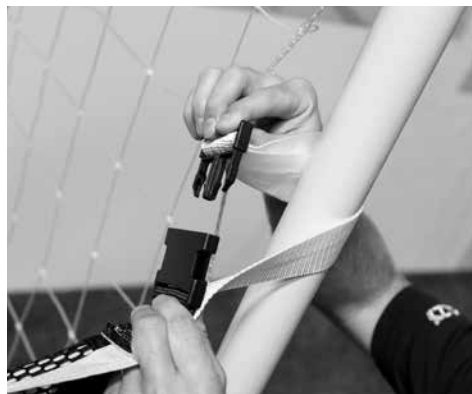

IN THE BOX

A STORAGE BAG

B GOALSHOT NET

ASSEMBLY

1 Remove from the bag and lay out in front of the goal.

2 Connect side clips midway up the post.
Note: You can adjust the height at the end of the setup.

3 Connect the clips on the other post so the Goalshot spans full width of the goal.

4 Connect the Goalshot to the crossbar by throwing the white straps over the front.

5 Grab the white strap on the other side of the bar and run it through the clip.

6 Pull the strap down to secure the Goalshot into position. Grab the black strap and lock the straps into place by pulling forward. Clips will firmly hold straps in place.

7 Repeat on the next strap over until you have all four straps pulled tightly to the crossbar.

Note: You can return to adjust the side straps. By loosening them you can adjust the level of the bottom of the Goalshot.